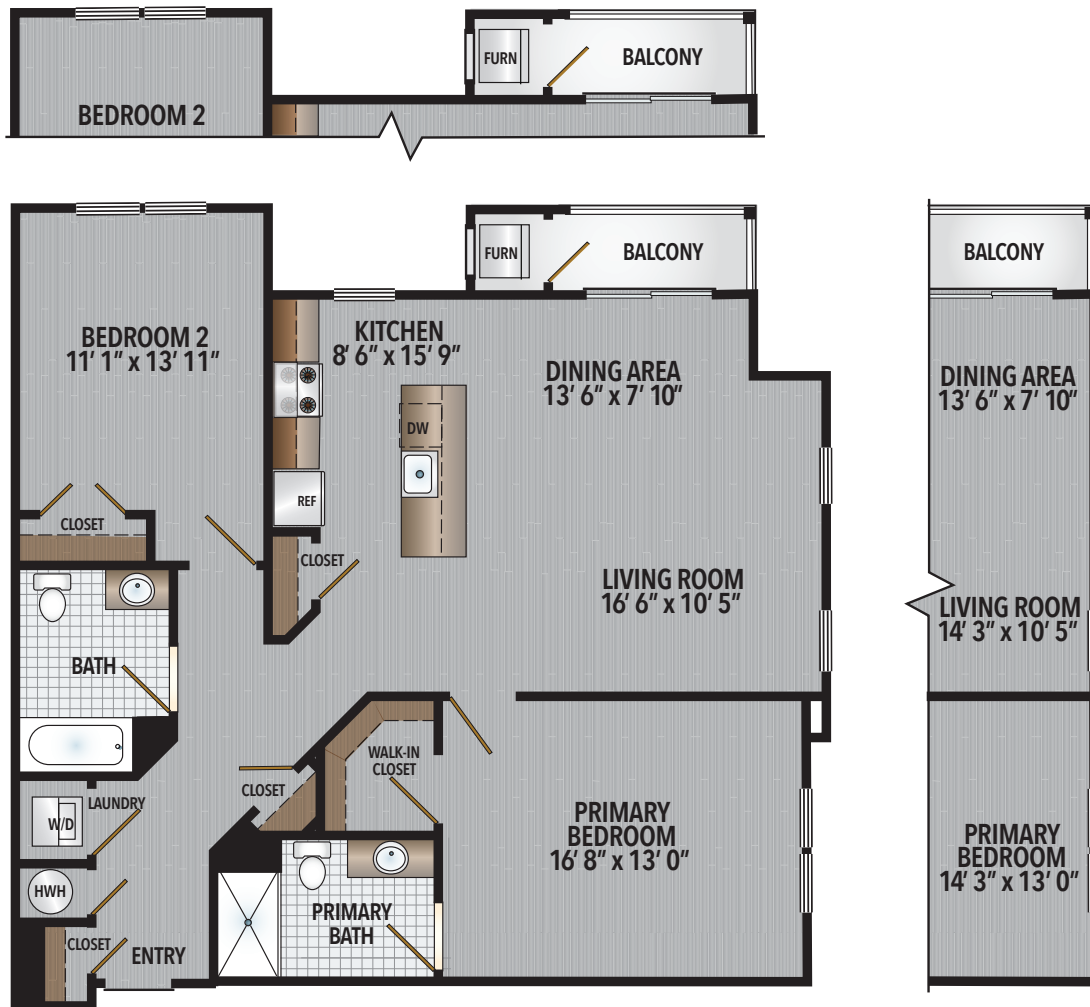

**2 BEDROOM CORNER**  
APPROX. 1149-1263 SQ. FT.

Approximate calculations of square footages are deemed reliable, but not guaranteed.

**2 BEDROOM CORNER**  
APPROX. 1149 SQ. FT.

Approximate calculations of square footages are deemed reliable, but not guaranteed.