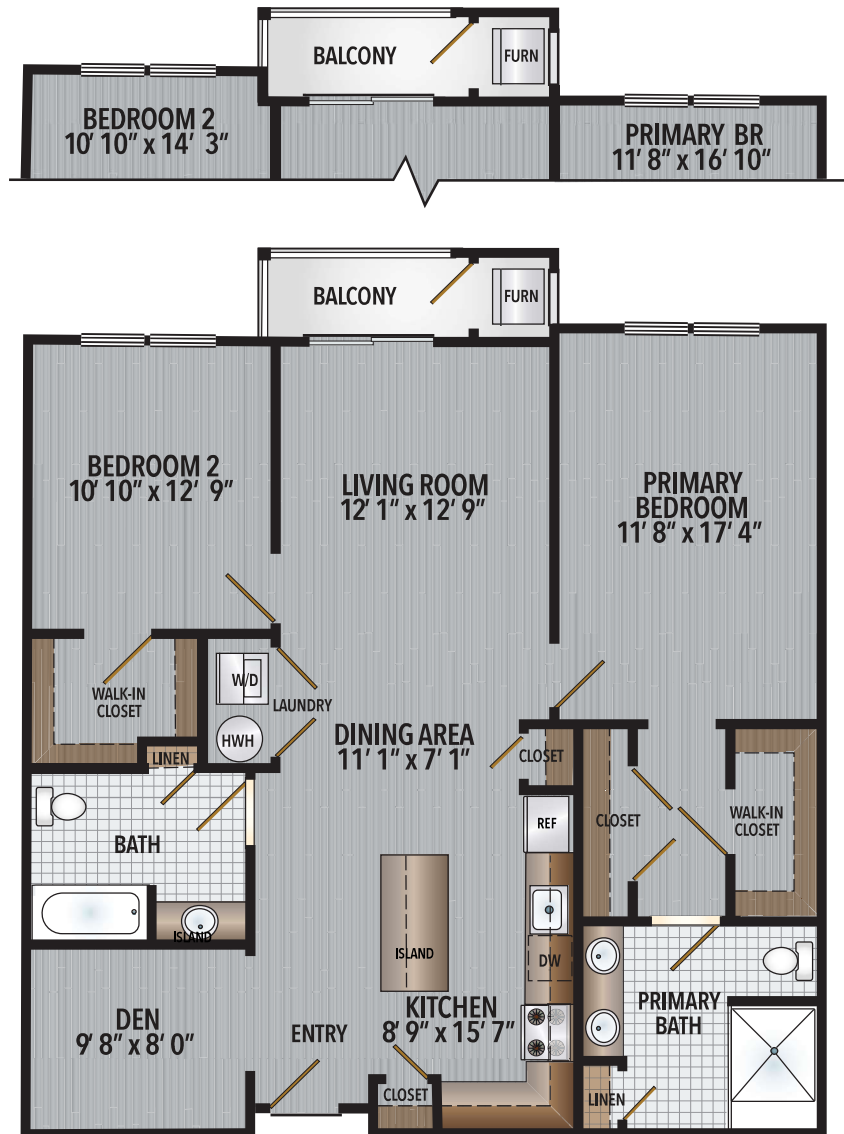

2 BEDROOM WITH DEN
APPROX. 1300 SQ. FT.

Approximate calculations of square footages are deemed reliable, but not guaranteed.