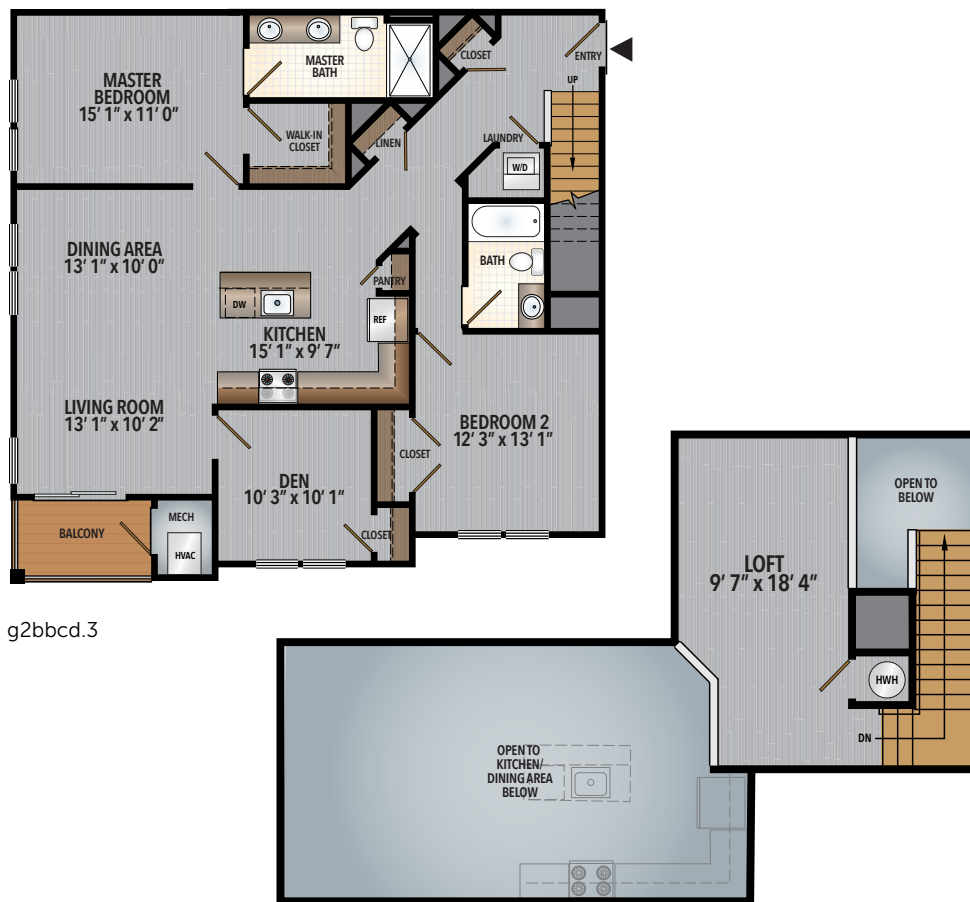

VALLEY

2 BEDROOM + DEN + LOFT
APPROX. 1,580 SQ. FT.

g2bbcd.3