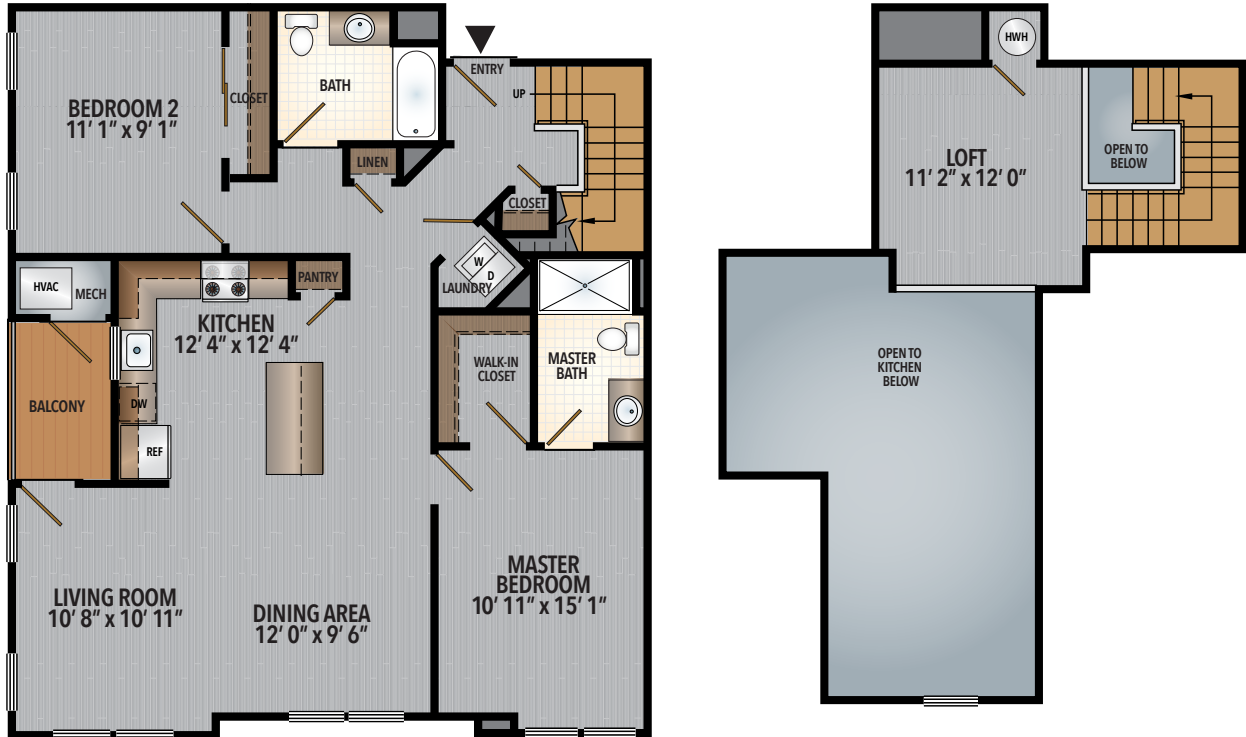

MOUNTAIN SIDE

2 BEDROOM GRAND + LOFT
APPROX. 1,450 SQ. FT.

g2abc.3